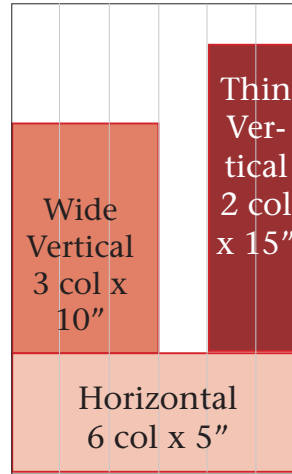

The Plaquemines GAZETTE

DISPLAY ADS SIZES AND PRICES PER RUN

FULL PAGE

B/W: \$481.00
COLOR: \$581.95

1/2 PAGE

B/W: 243.00
COLOR: \$310.00

1/4 PAGE

B/W: 135.00
COLOR: \$186.00

1/8 PAGE

B/W: \$67.50
COLOR: \$142.50

1/16 PAGE

B/W: \$36.00
COLOR: \$76.00

1/32 PAGE

B/W: \$18.00
COLOR: \$38.00

MECHANICS

Page image area:
11.25" wide x 21.5" high

CONVERSION

COLUMNS	INCHES
1	1.7361
2	3.6389
3	5.5417
4	7.4444
5	9.3472
6	11.25

AD RATES

DISPLAY ADS:

\$4.50 / B/W col. inch
\$9.50 / Color col. inch

CLASSIFIED ADS:

\$5.00/ column inch
up to 30 words

DISCOUNTS