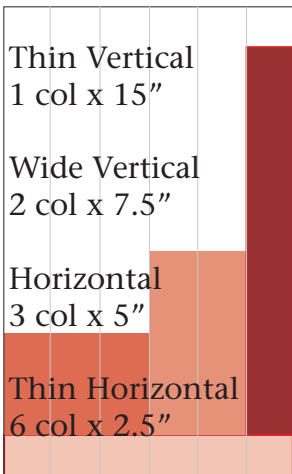

The Plaquemines GAZETTE

DISPLAY ADS SIZES AND PRICES PER RUN

FULL PAGE

B/W: \$481.00
COLOR: \$581.95

1/2 PAGE

B/W: 243.00
COLOR: \$310.00

1/4 PAGE

B/W: 135.00
COLOR: \$186.00

1/8 PAGE

B/W: \$67.50
COLOR: \$142.50

1/16 PAGE

B/W: \$36.00
COLOR: \$76.00

1/32 PAGE

B/W: \$18.00
COLOR: \$38.00

MECHANICS

Page image area:
11.25" wide x 21.5" high

CONVERSION

COLUMNS	INCHES
1	1.7361
2	3.6389
3	5.5417
4	7.4444
5	9.3472
6	11.25

AD RATES

DISPLAY ADS:

\$4.50 / B/W col. inch
\$9.50 / Color col. inch

CLASSIFIED ADS:

\$5.00/ column inch
up to 30 words

DISCOUNTS