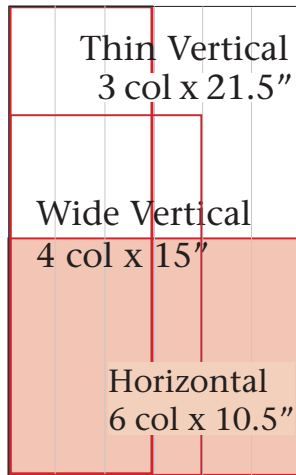

The Plaquemines GAZETTE

DISPLAY ADS SIZES AND PRICES PER RUN

FULL PAGE

B/W: \$481.00
COLOR: \$581.95

1/2 PAGE

B/W: 243.00
COLOR: \$310.00

1/4 PAGE

B/W: 135.00
COLOR: \$186.00

1/8 PAGE

B/W: \$67.50
COLOR: \$142.50

1/16 PAGE

B/W: \$36.00
COLOR: \$76.00

1/32 PAGE

B/W: \$18.00
COLOR: \$38.00

MECHANICS

Page image area:
11.25" wide x 21.5" high

CONVERSION

COLUMNS	INCHES
1	1.7361
2	3.6389
3	5.5417
4	7.4444
5	9.3472
6	11.25

AD RATES

DISPLAY ADS:

\$4.50 / B/W col. inch
\$9.50 / Color col. inch

CLASSIFIED ADS:

\$5.00/ column inch
up to 30 words

DISCOUNTS