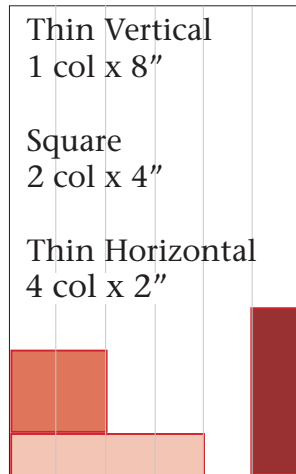

The Plaquemines GAZETTE

DISPLAY ADS SIZES AND PRICES PER RUN

FULL PAGE

B/W: \$481.00
COLOR: \$581.95

1/2 PAGE

B/W: 243.00
COLOR: \$310.00

1/4 PAGE

B/W: 135.00
COLOR: \$186.00

1/8 PAGE

B/W: \$67.50
COLOR: \$142.50

1/16 PAGE

B/W: \$36.00
COLOR: \$76.00

1/32 PAGE

B/W: \$18.00
COLOR: \$38.00

MECHANICS

Page image area:
11.25" wide x 21.5" high

CONVERSION

COLUMNS	INCHES
1	1.7361
2	3.6389
3	5.5417
4	7.4444
5	9.3472
6	11.25

AD RATES

DISPLAY ADS:

\$4.50 / B/W col. inch
\$9.50 / Color col. inch

CLASSIFIED ADS:

\$5.00/ column inch
up to 30 words

DISCOUNTS